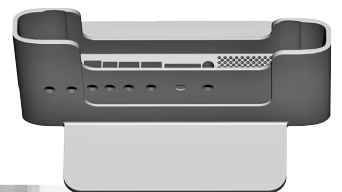

Choose exactly the connections needed for your peripheral and hardware combination.

Background/Contact:

For more details on this project contact:

Matthew Vroom

Alex Bagden

Henge Docks LLC

888 North Quincy Street #701

Arlington, VA 22203

202-596-5914

matthew.vroom@hengedocks.com

alex.bagden@hengedocks.com

www.hengedocks.com