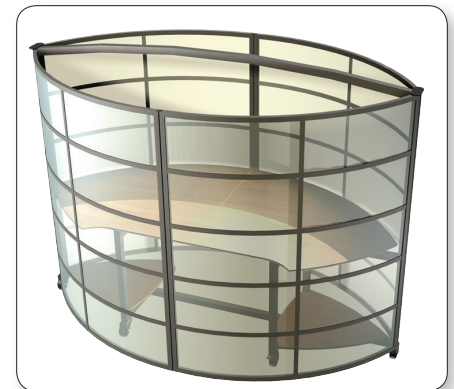

The powerful tools in Xenon helped Michael Golino envision a revolution in personal office space.

Background/Contact:

For more details on this project contact:

Michael Golino
DesignJourney Industrial

668 Tolman Creek Road
Ashland Oregon 97520

Phone: (541) 292 6112

E-mail: golino@designjourney.com

Website: www.designjourney.com