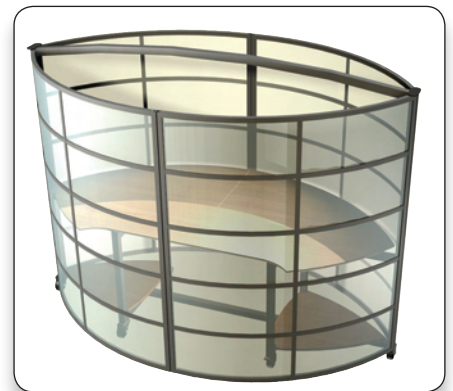

The powerful tools in Xenon helped Michael Golino envision a revolution in personal office space.

Background/Contact:

For more details on this project contact:

Michael Golino

DesignJourney Industrial

668 Tolman Creek Road
Ashland Oregon 97520

Phone: (541) 292 6112

E-mail: golino@designjourney.com

Website: www.designjourney.com